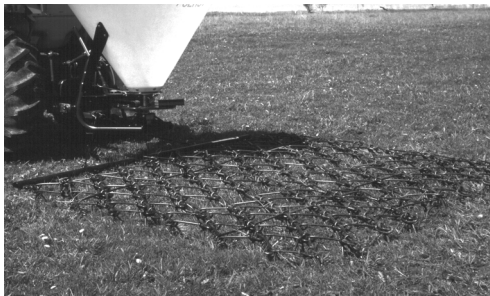

Fuerst® Flexible Tine Harrows

Fuerst F-L-E-X-I-B-L-E Tine Harrows® are built tough and require virtually no maintenance. Applications include pasture renovation, herbicide and fertilizer incorporation, seedbed preparation; and racetrack, ball diamond, arena, and park trail maintenance.

Scatters livestock manure.

Easy adjustment of operating positions for the perfect finish.

Available in widths from 4' up to 42'.

Three-point lifts are available for easy transport.

Available at:

Fuerst and Fuerst F-L-E-X-I-B-L-E Tine Harrow are registered trademarks of Alamo Group Inc.