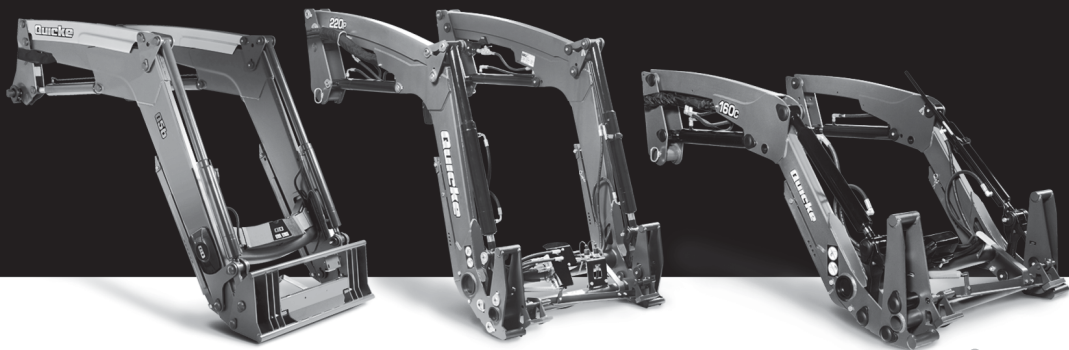

LOADERS BUILT FOR STRENGTH AND DESIGNED FOR YOU.

**QUICKE LOADERS ARE NOW AVAILABLE
AT YOUR LOCAL RHINO® DEALERSHIP.**

- Designed specifically for today's compact, utility, and row crop tractors
- Developed to be efficient and ergonomic with a wide range of attachments to complete the job quickly
- Loader Control System™ (LCS)—a breakthrough tailor-made valve program that brings a new level of usability and effectiveness to loaders
- Thumb-controlled joystick available with the LCS on the Professional Version
- Q Level maximizes the capacity of the bucket load to reduce spilling

Quicke®

TALK TO YOUR RHINO DEALER TODAY!

FPO logo

1020 S. Sangamon Ave.
Gibson City, IL 60936
TEL: 877-408-3297 • FAX: 877-408-3298
www.servis-rhino.com