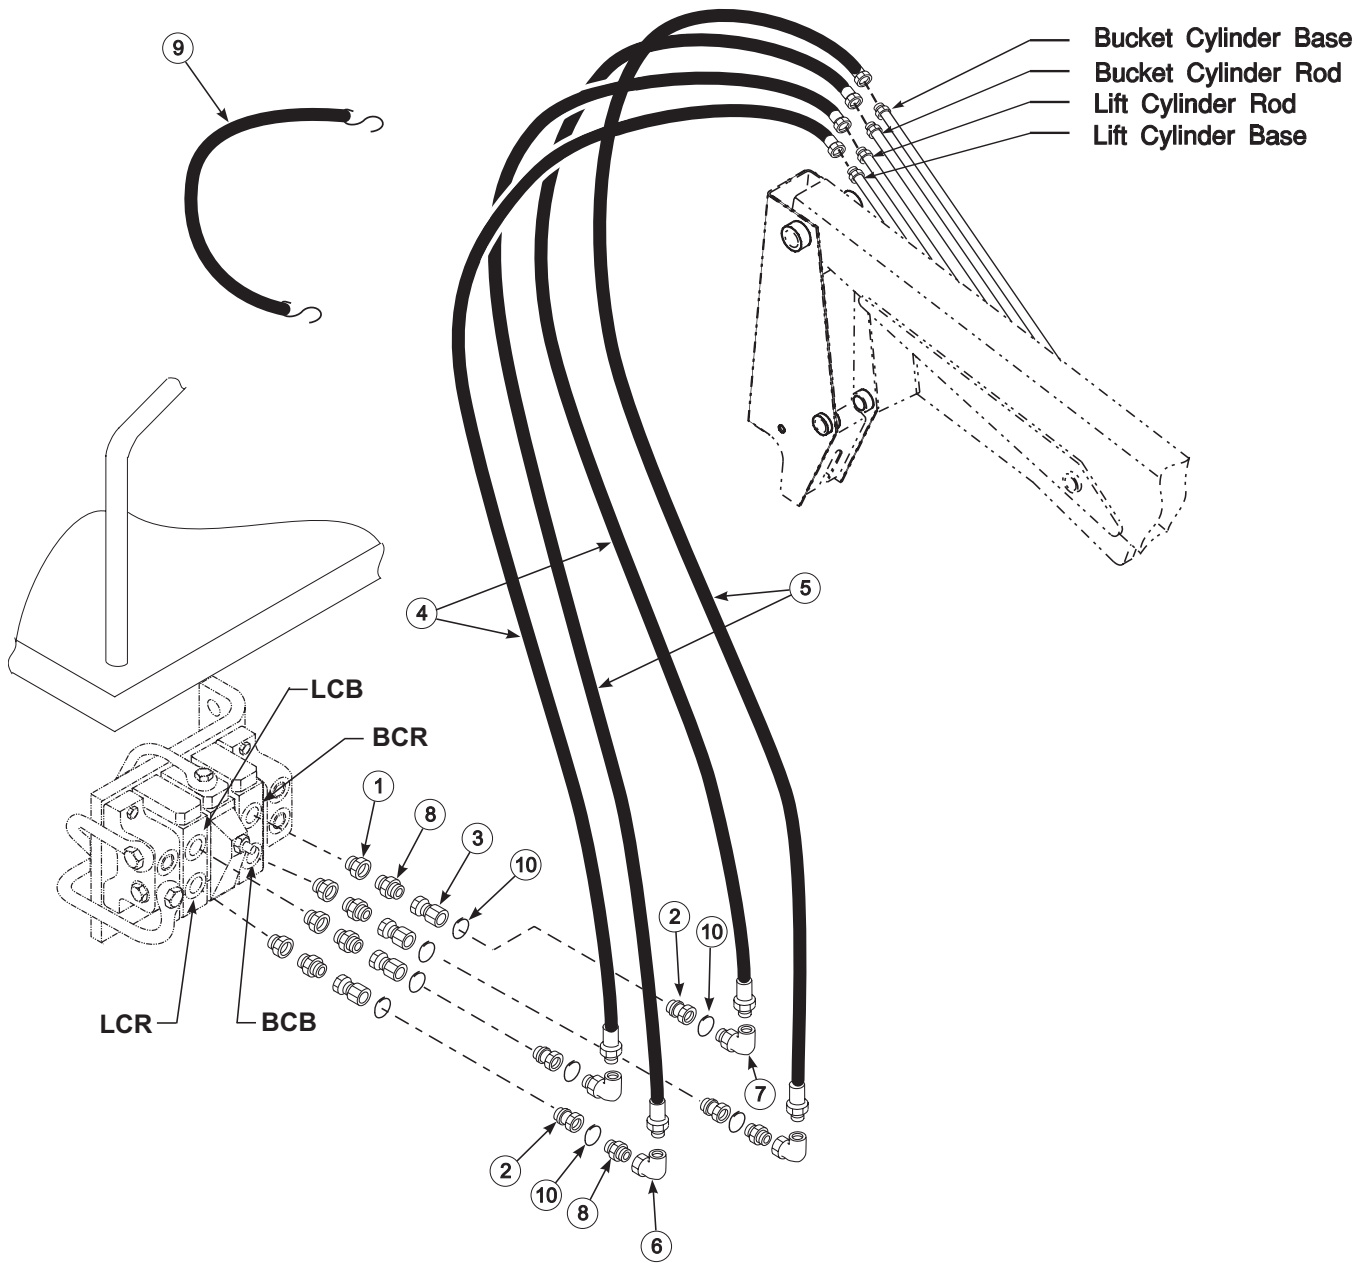

#### INSTALLING HOSE KIT

1. Install 1/2 x 69 hoses (5) to top steel oil line and third from top steel oil line, on loader.
2. Install 1/2 x 63 hoses (4) to second from top steel oil line and bottom steel oil line, on loader.
3. Install 1/2 NPT elbow fittings (7) and male couplers (2) to ends of 63 inch hoses (4).
4. Install 1/2 NPT elbow fittings (6), 1/2 adapter fittings (8) and male couplers (2) to ends of 69 inch hoses (5).
5. Remove plugs from working ports of mid-mounted remote valve.
6. Install 18MM x 1/2 NPT adapter fittings (1), 1/2 NPT adapter fittings (8) and female quick couplers (3) to ports of valve.
7. Connect hoses to valve as shown.
8. Install colored bands (10) to female couplers (3) and ends of hoses.
9. Using tarp strap (9), bundle hoses together and secure to tractor to avoid interference with moving parts.
10. After all plumbing has been completed slowly cycle lift and bucket cylinders several times to purge air from hydraulic system. Retract cylinders and shut off engine. Replenish tractor hydraulic system.

**NOTE:** When cycling loader, operate loader according to operation decal for valve. If direction of control lever is wrong, or loader will not lower, recheck connections.

**WARNING:** Escaping fluid under pressure can penetrate skin causing serious personal injury.

#### PARTS LIST - HOSE KIT

ITEM	PART NO.	DESCRIPTION	QTY.
1	38629-1	FITTING, Adapter, 18MM-1.50 x 1/2 NPT	4
2	6137-6	COUPLER, Male, 1/2-14	4
3	6147-8	COUPLER, Female, 1/2-14	4
4	41053-8	HOSE, 1/2 X 63	2
5	41053-9	HOSE, 1/2 X 69	2
6	45818-1	FITTING, Elbow, 1/2-14 NPT x 1/2-14 NPT, 90°	2
7	23487-2	FITTING, Elbow, 1/2-14 NPT x 1/2-14 NPT, 90°	2
8	44982-3	FITTING, Adapter, 1/2-14 NPT x 1/2-14 NPT	6
9	7438-1	TARP STRAP	1
10	36240-9	SPIRAL BAND, 1 inch, Blue	2
	36240-10	SPIRAL BAND, 1 inch, Red	2
	36240-11	SPIRAL BAND, 1 inch, Yellow	2
	36240-12	SPIRAL BAND, 1 inch, Green	2